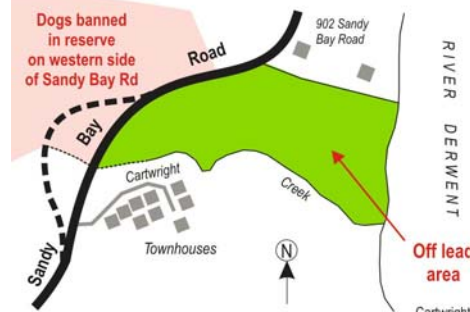

DECLARED AREAS (MAPS)

Legend	
Dogs prohibited (includes playgrounds)	
Dogs restricted (time restrictions)	
Sports grounds (when no activities are on)	
Dogs permitted on lead	
Dogs permitted off-lead	

Benjafield Park

Cascade Gardens

Cornelian Bay

Ancanthe Gardens

Cartwright Point Reserve

Clare St Oval

Alexandra Battery

Blinking Billy, Sandy Bay

Churchill/Edith Aves, Sandy Bay