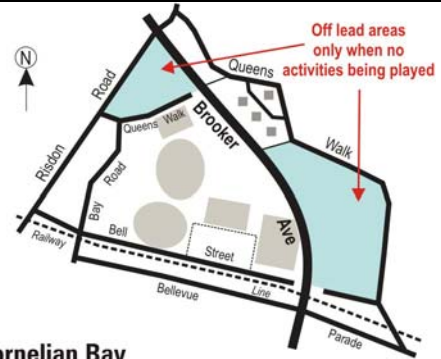

DECLARED AREAS (MAPS)

Legend	
Dogs prohibited (includes playgrounds)	
Dogs restricted (time restrictions)	
Sports grounds (when no activities are on)	
Dogs permitted on lead	
Dogs permitted off-lead	

Benjafield Park

Cascade Gardens

Cornelian Bay

Ancanthe Gardens

Cartwright Point Reserve

Clare St Oval

Alexandra Battery

Blinking Billy, Sandy Bay

Churchill/Edith Aves, Sandy Bay