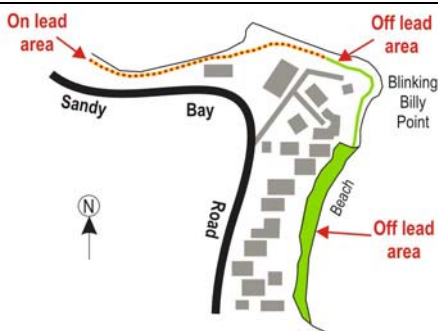

DECLARED AREAS (MAPS)

Legend	
Dogs prohibited (includes playgrounds)	
Dogs restricted (time restrictions)	
Sports grounds (when no activities are on)	
Dogs permitted on lead	
Dogs permitted off-lead	

Benjafield Park

Cascade Gardens

Cornelian Bay

Ancanthe Gardens

Cartwright Point Reserve

Clare St Oval

Alexandra Battery

Blinking Billy, Sandy Bay

Churchill/Edith Aves, Sandy Bay